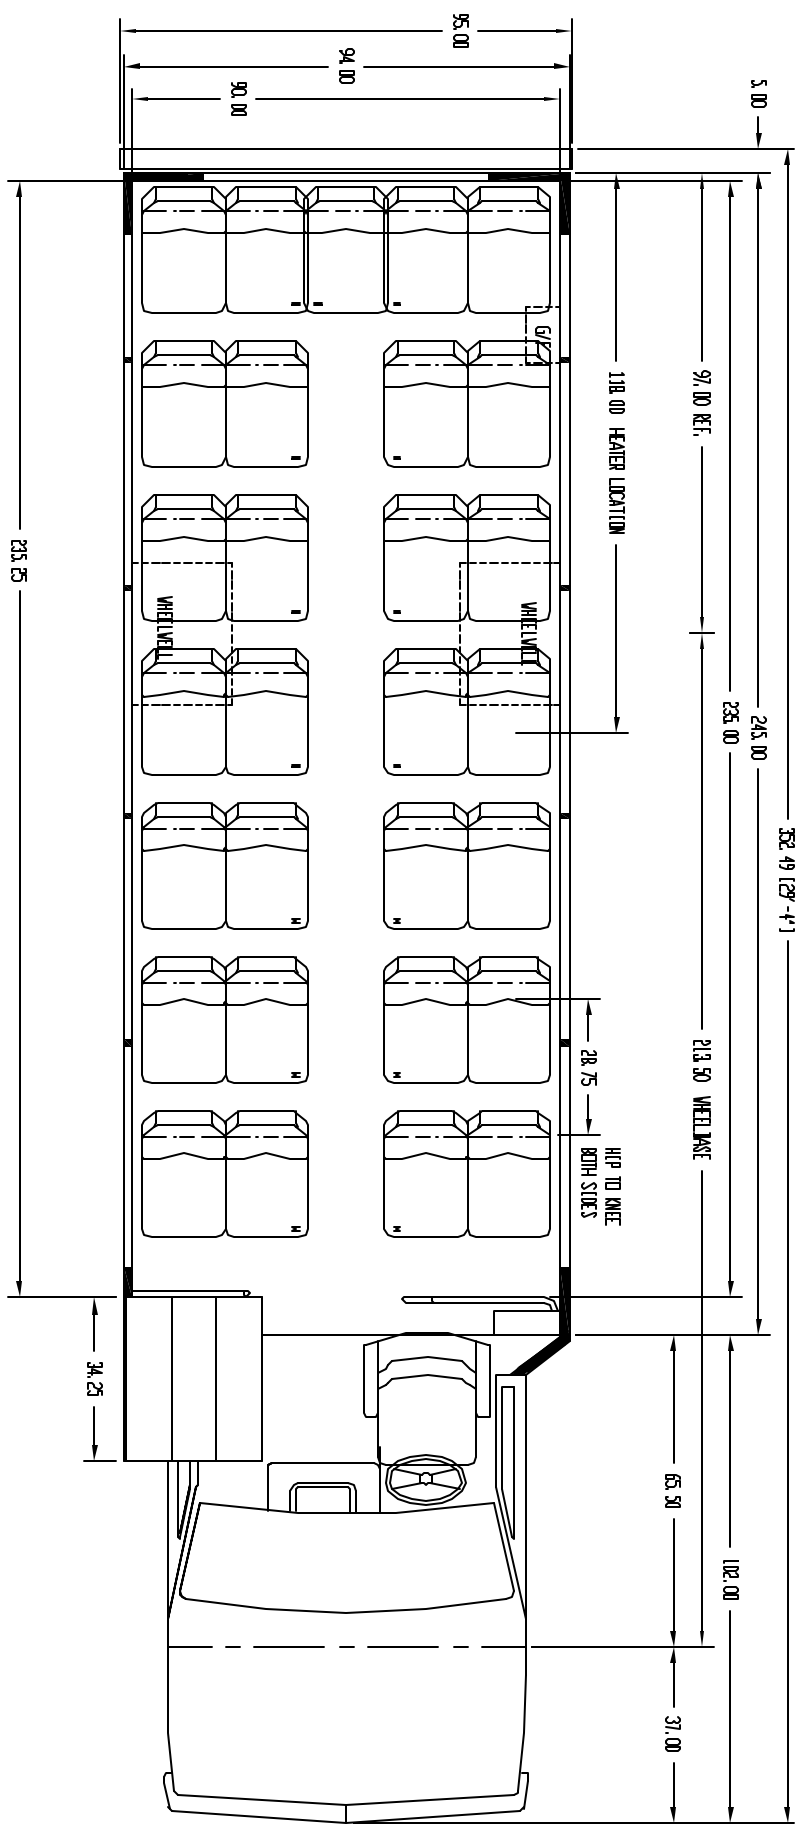

REV	DATE	ECN	DESC. OF CHANGES	BY	APP'D
A	01/28/04	55-5687	MODEL LENGTH INCREASED BY 4" TO TOTAL FLOOR LENGTH OF 267"	JD	R. LEE

GMT 560 (19, 500 G. V. W.)

PART NO. CB018139		MATERIAL: FREEMAN SEATS - MID HI FEATHERWEIGHT	
CHAMPION BUS INC. 0 THOR COMPANY		TOLERANCES UNLESS OTHERWISE NOTED XX = .05 .XXX = .020 X = 1"	
ECN # N/A	DO NOT SCALE	DRAWN BY H DAVIES	DATE: 11/18/03
		CHK: [blank]	DATE: [blank]
		APP'D: [blank]	DATE: [blank]
		PURCH./MFG.: MTG	TITLE: FLOORPLAN DFGT-290
			213.50" V/B
			(29) PASSENGERS
			MODEL: GMT-560 DEFENDER